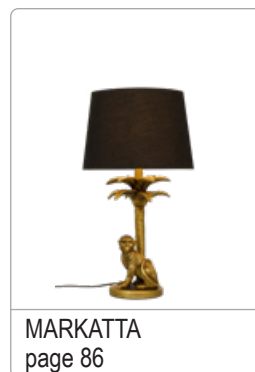

BORDSLAMPOR/TABLE LAMPS